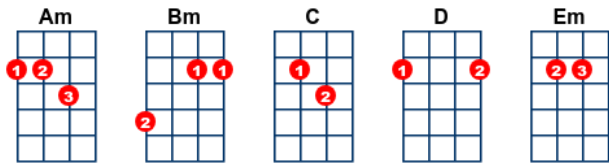

Survive

artist:Depeche Mode writer:Martin L. Gore, Dave Gahan

<https://www.youtube.com/watch?v=UrkzsNB8rJ8> Fm so capo 1

[Em] [C] [Am] [Bm] x2

[Em] I can feel the [C] temperature rising, [Am] burning 'til [Bm] night
[Em] I can wait a [C] thousand years here [Am] to say something [Bm] right
[Em] We can change the [C] whole situation, [Am] we could make it [Bm] right

[Em] We'll sur-[C]vive
[Am] We'll sur-[Bm]vive

[Em] [C] [Am] [Bm]

[Em] I can feel your [C] silent anger, [Am] I feel your [Bm] pain
[Em] Behind all your [C] sad intentions, [Am] we're just the [Bm] same
[Em] We could have a [C] conversation, [Am] trying to make it [Bm] right