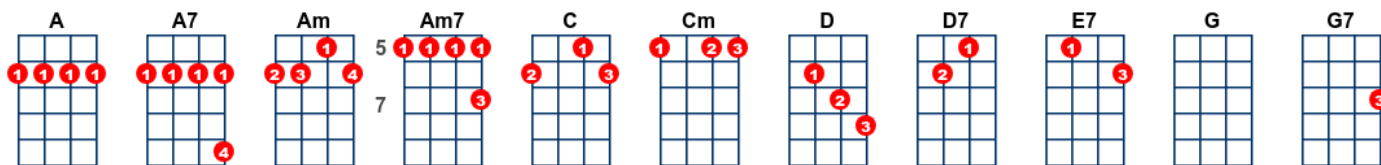

# Cowboy Christmas

artist:Clay Walker writer:M. Jason Greene, Lori Walker, and Ernest Walker (Clay)

[https://www.youtube.com/watch?v=Qx1F\\_KUEskQ](https://www.youtube.com/watch?v=Qx1F_KUEskQ)

[D] It was he [G] night before Christmas,  
He was [D7] runnin' out of time  
The [Am] rodeo had [D] ridden him 'bout [G] down to his last [Am7] dime  
[D7] He got [G] bucked off back in Denver  
And missed the [C] short go a-[Am]gain  
And now he's [A7] wonderin' how he'll make it home  
Be-[D]fore it all begins

There'll be a [G] cowboy Christmas goin' [Am] on  
[D] Ropers and [D7] wranglers wrapped [G] up for every-[Am] one  
And [D] there'll be [G] country cookin' on the [C] stove [G] [Am]  
[A] Tinsel and [A7] lights, egg-[D]nog and mistletoe  
[C] Kinfolk from all around [G] comin' [E7] home  
There'll be a [Am] cowboy [D7] Christmas goin' [G] on

[G] [G] [G] [Am] [Am]  
[D] [D] [G] [Am]

[D] He'd [G] done a little shoppin' between [D] Phoenix and Cheyenne  
Got a [Am] ropin' bag [D] for Barbie, a new [G] gui-tar for little [Am] Ann  
[D] Picked up a [G] Sunday dress for momma and a [C] Stetson [G] hat for [Am] dad  
[Am] Bought a [A] rockin' horse for [A7] Tommy and brother [D] Bill a pair of [D7] chaps  
[NC] But there was one little hitch in this getup -