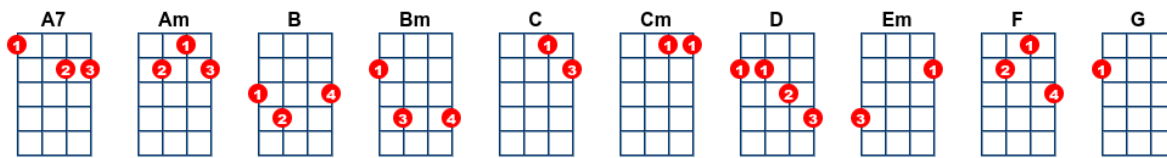

Walk Away Renee

artist:The Left Banke writer:Michael Brown, Bob Calilli, Tony Sansone

<https://www.youtube.com/watch?v=qDfrW5cWqMU> m so capo 2

[C] [B] [Am] [G]

[G] And when I [D] see the sign that [F] points one [Am] way

[Cm] The lot we [G] used to pass by [C] every [A7] day

[G] Just [D] walk a-[Em]way, Renee

You [C] won't see me follow [G] you back [D] home

[G] The [D] empty [Em] sidewalks on my [C] block are not the [Bm] same

[C] You're [G] not [C] to [G] blame

[G] From deep in-[D]side the tears that [F] I'm forced to [Am] cry

[Cm] From deep in-[G]side the pain that [C] I chose to [A7] hide

[G] Just [D] walk a-[Em]way, Renee

You [C] won't see me follow [G] you back [D] home

[G] Now, [D] as the [Em] rain beats down u-[C]pon my weary [Bm] eyes,

[C] For [G] me, [C] it [G] cries

[G] Your name and [D] mine inside a [F] heart upon a [Am] wall

[Cm] Still finds a [G] way to haunt me, [C] though they're so [A7] small