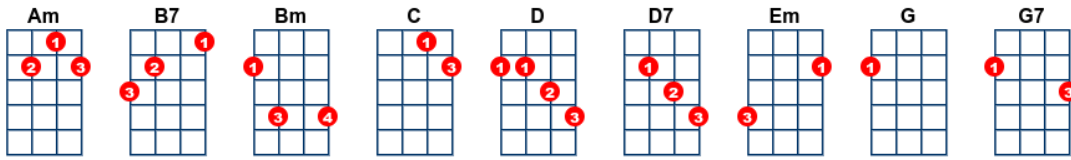

# My Love - Alt

artist:Petula Clark writer:Tony Hatch

<https://www.youtube.com/watch?v=luNCZfd93bc> Capo 2

*Simpler with no Key change*

[G] [C] [D] [G]

My love is [C] warmer than the [Am] warmest [D7] sunshine,  
[Bm] softer than a [Em] sigh.

My love is [Am] deeper than the deepest [D7] ocean,  
[G] wider than the [G7] sky.

My love is [C] brighter than the [Am] brightest [D7] star,  
that [Bm] shines every night a-[Em]bove.

And there is [Am] nothing in this world  
that can [D7] ever [C] change [D7] my [G] love.

[G] [C] [D] [D7]

[G] Something happended [C] to my heart  
the [D7] day that I met [G] you.

[G] Something that I [C] never felt be-[D]fore. [D7]

[G] You are always [C] on my mind no [D] matter what I [B7] do, [Em]  
and [Am] everyday it [D] seems that I want you [G] more.

My love is [C] warmer than the [Am] warmest [D7] sunshine,  
[Bm] softer than a [Em] sigh.

My love is [Am] deeper than the deepest [D7] ocean,  
[G] wider than the [G7] sky.

My love is [C] brighter than the [Am] brightest [D7] star,  
that [Bm] shines every night a-[Em]bove.