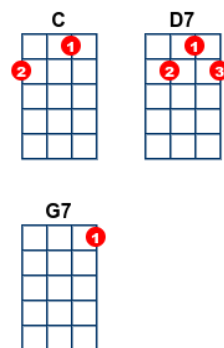

Caroline

artist:Status Quo writer:Francis Rossi, Bob Young

<https://www.youtube.com/watch?v=qvcmyLD9k9o> But in F

Thanks to Steve Dyne

[G7] [G7] [G7] [G7]

If you [G7] want to turn me onto
[C] Anything you really want to
Turn me [G7] onto your [D7] love, sweet [G7] love [D7]
If the [G7] night-time is the right time
[C] Anytime of yours is my time
We can [G7] find time for [D7] love sweet [G7] love [D7]

[G7] Come on sweet Caroline, you're my sweet Caroline
You [C] know I want to take you, I've really got to make you
[G7] Come on sweet Caroline
[D7] Take my hand and [C] together we can rock 'n' [G7] roll [D7]

If you [G7] want to turn me onto
[C] Anything you really want to
Turn me [G7] onto your [D7] love, sweet [G7] love [D7]

[G7] Come on sweet Caroline, you're my sweet Caroline
You [C] know I want to take you, I've really got to make you
[G7] Come on sweet Caroline
[D7] Take my hand and [C] together we can rock 'n' [G7] roll {2,3,4}[G7]↑↓↑↓