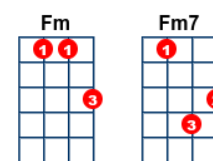

There's a [Bbmaj7] special kind of magic in the [Am] air  
When you [G#maj7] find another heart that needs to [G7] share

Baby, [Cm] come to me  
Let me [Fm] put my arms a-[Bb7]round you  
This was [Gm] meant to be  
And I'm, [Eb] oh so glad, I [G7] found you

Need you [Cm] ev'ry day  
Gotta [Fm] have your love a-[Bb7]round me  
Baby, [Gm] always stay  
'Cause I [Dm7] can't go back to [G7] livin' without [Cm] you [Eb]

[Am] Spendin' ev'ry [D] dime  
To keep you [Am] talkin' on the [D] line  
That's how it [G] was [F] [G]  
And [Am] all those walks to-[D]gether  
Out in [Am] any kind of [D] weather  
Just be-[G]cause [F] [G]

Need you [Cm] ev'ry day  
Gotta [Fm] have your love a-[Bb7]round me  
Baby, [Gm] always stay  
'Cause I [Dm7] can't go back to [G7] livin' without [Cm] you [Csus4] [C]

Also uses: Am, C,  
F, G

The [G#maj7] nights can be [Cm] cold  
There's a [Bbm7] chill to ev'ry evenin'  
When you're [Eb] all alone

Need you [Cm] ev'ry day  
Gotta [Fm] have your love a-[Bb7]round me  
Baby, [Gm] always stay  
'Cause I [Dm7] can't go back to [G7] livin' without [Cm] you [Csus4] [C]