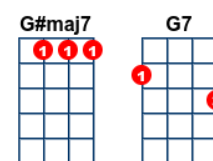

There's a [Bbmaj7] special kind of magic in the [Am] air  
When you [G#maj7] find another heart that needs to [G7] share

Baby, [Cm] come to me  
Let me [Fm] put my arms a-[Bb7]round you  
This was [Gm] meant to be  
And I'm, [Eb] oh so glad, I [G7] found you

There's a [Bbmaj7] brand-new way  
Of looking at your [Am] life  
When you [G#maj7] know that [G] love  
Is standing by your [G7] side

Baby, [Cm] come to me  
Let me [Fm] put my arms a-[Bb7]round you  
This was [Gm] meant to be  
And I'm, [Eb] oh so glad, I [G7] found you

Need you [Cm] ev'ry day  
Gotta [Fm] have your love a-[Bb7]round me  
Baby, [Gm] always stay  
'Cause I [Dm7] can't go back to [G7] livin' without [Cm] you [Csus4] [C]

Also uses: Am, C,  
F, G

The [G#maj7] nights can be [Cm] cold  
There's a [Bbm7] chill to ev'ry evenin'  
When you're [Eb] all alone

Need you [Cm] ev'ry day  
Gotta [Fm] have your love a-[Bb7]round me  
Baby, [Gm] always stay  
'Cause I [Dm7] can't go back to [G7] livin' without [Cm] you [Csus4] [C]