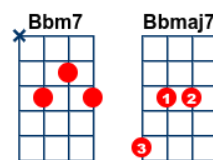

# Baby Come To Me

artist:Patti Austin and James Ingram writer: Rod Temperton

<https://www.youtube.com/watch?v=mHyxPIh3c5w>

[Am] [D7] [Am] [D]  
[Am] [D7] [Am] [D]

[Am] Thinkin' back in [D] time  
When love was [Am] only in my [D] mind  
I rea-[G]lize [F] [G]  
[Am] Ain't no second [D] chance  
You've got to [Am] hold on to [D] romance  
Don't let it [G] slide [F] [G]

There's a [Bbmaj7] special kind of magic in the [Am] air  
When you [G#maj7] find another heart that needs to [G7] share

Baby, [Cm] come to me  
Let me [Fm] put my arms a-[Bb7]round you  
This was [Gm] meant to be  
And I'm, [Eb] oh so glad, I [G7] found you

Need you [Cm] ev'ry day  
Gotta [Fm] have your love a-[Bb7]round me  
Baby, [Gm] always stay  
'Cause I [Dm7] can't go back to [G7] livin' without [Cm] you [Csus4] [C]

Also uses: Am, C,  
F, G

The [G#maj7] nights can be [Cm] cold  
There's a [Bbm7] chill to ev'ry evenin'  
When you're [Eb] all alone

Need you [Cm] ev'ry day  
Gotta [Fm] have your love a-[Bb7]round me  
Baby, [Gm] always stay  
'Cause I [Dm7] can't go back to [G7] livin' without [Cm] you [Csus4] [C]