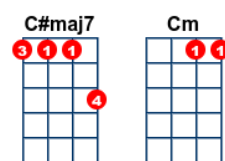

Baby Come To Me

artist:Patti Austin and James Ingram writer: Rod Temperton

<https://www.youtube.com/watch?v=mHyxPIh3c5w>

[Am] [D7] [Am] [D]
[Am] [D7] [Am] [D]

[Am] Thinkin' back in [D] time
When love was [Am] only in my [D] mind
I rea-[G]lize [F] [G]
[Am] Ain't no second [D] chance
You've got to [Am] hold on to [D] romance
Don't let it [G] slide [F] [G]

There's a [Bbmaj7] special kind of magic in the [Am] air
When you [G#maj7] find another heart that needs to [G7] share

Baby, [Cm] come to me
Let me [Fm] put my arms a-[Bb7]round you
This was [Gm] meant to be
And I'm, [Eb] oh so glad, I [G7] found you

Need you [Cm] ev'ry day
Gotta [Fm] have your love a-[Bb7]round me
Baby, [Gm] always stay
'Cause I [Dm7] can't go back to [G7] livin' without [Cm] you [Eb]

[Am] Spendin' ev'ry [D] dime
To keep you [Am] talkin' on the [D] line
That's how it [G] was [F] [G]
And [Am] all those walks to-[D]gether
Out in [Am] any kind of [D] weather
Just be-[G]cause [F] [G]

There's a [Bbmaj7] brand-new way
Of looking at your [Am] life
When you [G#maj7] know that [G] love
Is standing by your [G7] side

Baby, [Cm] come to me
Let me [Fm] put my arms a-[Bb7]round you
This was [Gm] meant to be
And I'm, [Eb] oh so glad, I [G7] found you

Need you [Cm] ev'ry day
Gotta [Fm] have your love a-[Bb7]round me
Baby, [Gm] always stay
'Cause I [Dm7] can't go back to [G7] livin' without [Cm] you [Csus4] [C]

Also uses: Am, C,
F, G