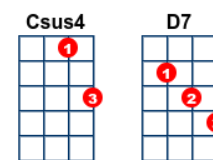

There's a [Bbmaj7] special kind of magic in the [Am] air  
When you [G#maj7] find another heart that needs to [G7] share

Baby, [Cm] come to me  
Let me [Fm] put my arms a-[Bb7]round you  
This was [Gm] meant to be  
And I'm, [Eb] oh so glad, I [G7] found you

There's a [Bbmaj7] brand-new way  
Of looking at your [Am] life  
When you [G#maj7] know that [G] love  
Is standing by your [G7] side

Baby, [Cm] come to me  
Let me [Fm] put my arms a-[Bb7]round you  
This was [Gm] meant to be  
And I'm, [Eb] oh so glad, I [G7] found you

Need you [Cm] ev'ry day  
Gotta [Fm] have your love a-[Bb7]round me  
Baby, [Gm] always stay  
'Cause I [Dm7] can't go back to [G7] livin' without [Cm] you [Csus4] [C]

Also uses: Am, C,  
F, G

The [G#maj7] nights can be [Cm] cold  
There's a [Bbm7] chill to ev'ry evenin'  
When you're [Eb] all alone

Need you [Cm] ev'ry day  
Gotta [Fm] have your love a-[Bb7]round me  
Baby, [Gm] always stay  
'Cause I [Dm7] can't go back to [G7] livin' without [Cm] you [Csus4] [C]