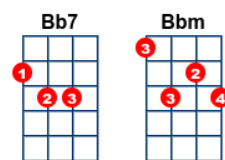

# Baby Come To Me

artist:Patti Austin and James Ingram writer: Rod Temperton

<https://www.youtube.com/watch?v=mHyxPIh3c5w>

[Am] [D7] [Am] [D]  
[Am] [D7] [Am] [D]

[Am] Thinkin' back in [D] time  
When love was [Am] only in my [D] mind  
I rea-[G]lize [F] [G]  
[Am] Ain't no second [D] chance  
You've got to [Am] hold on to [D] romance  
Don't let it [G] slide [F] [G]

There's a [Bbmaj7] special kind of magic in the [Am] air  
When you [G#maj7] find another heart that needs to [G7] share

Baby, [Cm] come to me  
Let me [Fm] put my arms a-[Bb7]round you  
This was [Gm] meant to be  
And I'm, [Eb] oh so glad, I [G7] found you

Need you [Cm] ev'ry day  
Gotta [Fm] have your love a-[Bb7]round me  
Baby, [Gm] always stay  
'Cause I [Dm7] can't go back to [G7] livin' without [Cm] you [Csus4] [C]

Also uses: Am, C,  
F, G

The [G#maj7] nights can be [Cm] cold  
There's a [Bbm7] chill to ev'ry evenin'  
When you're [Eb] all alone

Need you [Cm] ev'ry day  
Gotta [Fm] have your love a-[Bb7]round me  
Baby, [Gm] always stay  
'Cause I [Dm7] can't go back to [G7] livin' without [Cm] you [Csus4] [C]