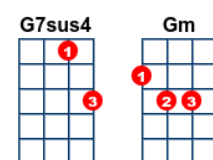

There's a [Bbmaj7] special kind of magic in the [Am] air  
When you [G#maj7] find another heart that needs to [G7] share

Baby, [Cm] come to me  
Let me [Fm] put my arms a-[Bb7]round you  
This was [Gm] meant to be  
And I'm, [Eb] oh so glad, I [G7] found you

There's a [Bbmaj7] brand-new way  
Of looking at your [Am] life  
When you [G#maj7] know that [G] love  
Is standing by your [G7] side

Baby, [Cm] come to me  
Let me [Fm] put my arms a-[Bb7]round you  
This was [Gm] meant to be  
And I'm, [Eb] oh so glad, I [G7] found you

Need you [Cm] ev'ry day  
Gotta [Fm] have your love a-[Bb7]round me  
Baby, [Gm] always stay  
'Cause I [Dm7] can't go back to [G7] livin' without [Cm] you [Csus4] [C]

Also uses: Am, C,  
F, G

The [G#maj7] nights can be [Cm] cold  
There's a [Bbm7] chill to ev'ry evenin'  
When you're [Eb] all alone

Need you [Cm] ev'ry day  
Gotta [Fm] have your love a-[Bb7]round me  
Baby, [Gm] always stay  
'Cause I [Dm7] can't go back to [G7] livin' without [Cm] you [Csus4] [C]