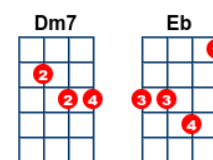

There's a [Bbmaj7] special kind of magic in the [Am] air  
When you [G#maj7] find another heart that needs to [G7] share

Baby, [Cm] come to me  
Let me [Fm] put my arms a-[Bb7]round you  
This was [Gm] meant to be  
And I'm, [Eb] oh so glad, I [G7] found you

There's a [Bbmaj7] brand-new way  
Of looking at your [Am] life  
When you [G#maj7] know that [G] love  
Is standing by your [G7] side

Baby, [Cm] come to me  
Let me [Fm] put my arms a-[Bb7]round you  
This was [Gm] meant to be  
And I'm, [Eb] oh so glad, I [G7] found you

Need you [Cm] ev'ry day  
Gotta [Fm] have your love a-[Bb7]round me  
Baby, [Gm] always stay  
'Cause I [Dm7] can't go back to [G7] livin' without [Cm] you [Csus4] [C]

Also uses: Am, C,  
F, G

The [G#maj7] nights can be [Cm] cold  
There's a [Bbm7] chill to ev'ry evenin'  
When you're [Eb] all alone

Need you [Cm] ev'ry day  
Gotta [Fm] have your love a-[Bb7]round me  
Baby, [Gm] always stay  
'Cause I [Dm7] can't go back to [G7] livin' without [Cm] you [Csus4] [C]