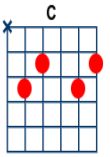

Everyday People

artist:Sly and the Family Stone writer:Sly Stone

<https://www.youtube.com/watch?v=YUUhDoCx8zc> Capo 1

Thanks to Mike Griffin

[G] [C] [G] x2

[G] Sometimes I'm right and [C] I can be [G] wrong
[G7] My own beliefs are [C] in my [G] song
[G] The butcher, the banker, the [C] drummer and [G] then
[G7] Makes no difference what group [C] I'm [G] in
[C] I, I, I am everyday [G] people, [C] yeah, [G] yeah

[G] There is a [C] blue [G] one who [G] can't accept the [C] green [G] one for
[G] living with a [C] fat [G] one trying [G] to be a [C] skinny [G] one
[G] Different strokes for [C] different [G] folks
And so on and [C] so [G] on and scooby [C] dooby [G] dooby

[G] There is a [C] long hair that [G] doesn't like the [C] short hair for
[G] being such a [C] rich one that [G] will not help the poor one.
[G] Different strokes for [C] different [G] folks
And so on and [C] so [G] on and scooby [C] dooby [G] dooby

******(Brief-pause)*

[G] Ooooh [C] sha [G] sha, [G] we got to live to-[C]ge-[G]ther

[G] There is a yellow one that [G] won't accept the black one that
[G] won't accept the red one that [G] won't accept the white one
[G] Different strokes for [C] different [G] folks
And so on and [C] so [G] on and scooby [C] dooby [G] dooby