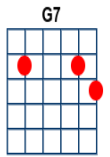

Everyday People

artist:Sly and the Family Stone writer:Sly Stone

<https://www.youtube.com/watch?v=YUUhDoCx8zc> Capo 1

Thanks to Mike Griffin

[G] [C] [G] x2

[G] Sometimes I'm right and [C] I can be [G] wrong
[G7] My own beliefs are [C] in my [G] song
[G] The butcher, the banker, the [C] drummer and [G] then
[G7] Makes no difference what group [C] I'm [G] in
[C] I, I, I am everyday [G] people, [C] yeah, [G] yeah

[G] There is a [C] blue [G] one who [G] can't accept the [C] green [G] one for
[G] living with a [C] fat [G] one trying [G] to be a [C] skinny [G] one
[G] Different strokes for [C] different [G] folks
And so on and [C] so [G] on and scooby [C] dooby [G] dooby

[G] There is a [C] long hair that [G] doesn't like the [C] short hair for
[G] being such a [C] rich one that [G] will not help the poor one.
[G] Different strokes for [C] different [G] folks
And so on and [C] so [G] on and scooby [C] dooby [G] dooby

******(Brief-pause)*

[G] Ooooh [C] sha [G] sha, [G] we got to live to-[C]ge-[G]ther

[G] There is a yellow one that [G] won't accept the black one that
[G] won't accept the red one that [G] won't accept the white one
[G] Different strokes for [C] different [G] folks
And so on and [C] so [G] on and scooby [C] dooby [G] dooby