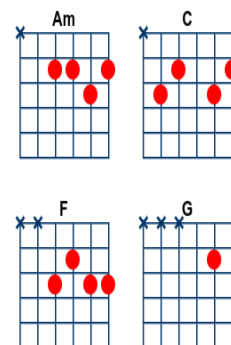

# Sweet Sweet Smile

artist:The Carpenters writer:Otha Young and Juice Newton

<https://www.youtube.com/watch?v=N9CvY9b7vg0> Capo 2

Vamp on [C]

[C] You're always in my heart  
From [Am] early in the morning till it's dark  
I gotta [F] see your sweet, sweet [G] smile every [C] day

[C] When I wake up in the morning and I see you there  
I [Am] always whisper a little prayer  
I gotta [F] see your sweet sweet [G] smile every [C] day

I gotta [Am] know that you love me, and that you want me  
[Am] and that you'll always be there  
I gotta [F] know that you [G] care  
And I gotta [Am] feel your arms around me, and that you need me  
[Am] And you'll always be there  
I gotta [F] know that you [G] care

I gotta [Am] know that you love me, and that you want me  
[Am] and that you'll always be there  
I gotta [F] know that you [G] care  
And I gotta [Am] feel your arms around me, and that you need me  
[Am] And you'll always be there  
I gotta [F] know that you [G] care