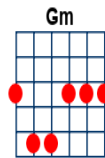

# Kiss From A Rose

artist:Seal , writer:Seal

<https://www.youtube.com/watch?v=AMD2TwRvu0U>

*Thanks to Caren Park*

Ba-da-[Gm]da, ba-da-[F]da-da-da-[G]da, ba-da-da (Play 2x)

[G] There used to be a graying [Eb] tower [F] alone on the [G] sea  
You became the [Eb] light on the [F] dark side of [G] me  
Love remains a [F] drug that's the [C] high and not the [G] pill  
But did you know that when it [Gm] snows  
My [Eb] eyes become [F] large and the [Eb] light that you [F] shine can't be [G] seen?

Ba[G]by, I compare you to a [Eb] kiss from a [F] rose on the [G] grey  
Ooh, the more I get of you, the [Fsus4] stranger it [F] feels, yeah [G]  
And now that your [Eb] rose is in [F] bloom  
A [Eb] light hits the [F] gloom on the [G] grey  
Ba-da-[Gm]da, ba-da-[F]da-da-da-[G]da, ba-da-da (Play 2x)

[G] There is so much a man can [Eb] tell you, so [F] much he can [G] say  
You remain my [Eb] power, my [F] pleasure, my [G] pain, baby  
To [Eb] me you're like a growing ad[F]diction that I can't [G] deny  
Won't you tell me, is that [Eb] healthy babe?  
But did you [G] know that when it [Gm] snows  
My [Eb] eyes become [F] large and the [Eb] light that you [F] shine can't be [G] seen?

Ba-da-[Gm]da, ba-da-[F]da-da-da-[G]da, ba-da-da  
Ba-da-[Gm]da, ba-da-[F]da-da-da-[G]da  
And now that your [Eb] rose is in [F] bloom

(slowing) A [Eb] light hits the [F] gloom on the [G] grey