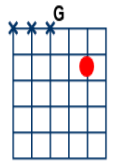

Its my [Am] life, my heart is like an [F] open highway [C]
Like Frankie said, "I [G] did it my way" [Am]
I just wanna [F] live while I'm a-[C]live
'Cause [G] it's [Em] my [Am] life

[Am] You better stand tall, when they're calling you out
[Am] Don't bend, don't break, baby, don't back down

It's my [Am] life, it's [F] now or never [C], I ain't gonna [G] live forever [Am]
I just wanna [F] live while I'm a-[C]live [G]

Its my [Am] life, My heart is like an [F] open highway [C]
Like Frankie said, "I [G] did it my way" [Am]
I just wanna [F] live while I'm a-[C]live
'Cause [G] it's [Em] my [Am] life

It's my [Am] life, it's [F] now or never [C], I ain't gonna [G] live forever [Am]
I just wanna [F] live while I'm a-[C]live [G]

It's my [Am] life, my heart is like an [F] open highway [C]
Like Frankie said, "I [G] did it my way" [Am]
I just wanna [F] live while I'm a-[C]live
'Cause [G] it's [Em] my [Am] life