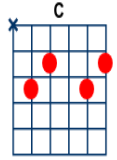

It's My Life

artist:Bon Jovi writer:Jon Bon Jovi, Richie Sambora, Max Martin

<https://www.youtube.com/watch?v=o9YyEeHSC4U> Capo 3

[Am] This ain't a song for the [F] broken-[C] hearted [G]
[Am] No silent prayer for the [F] faith departed [C] [G]
And [Am] I ain't gonna be just a [F] face in the crowd
You're gonna [C] hear my voice when I [G] shout it out loud

It's my [Am] life, it's [F] now or never [C]
I ain't gonna [G] live forever [Am]
I just wanna [F] live while I'm a-[C]live [G]

Its my [Am] life, my heart is like an [F] open highway [C]
Like Frankie said, "I [G] did it my way" [Am]
I just wanna [F] live while I'm a-[C]live
'Cause [G] it's [Em] my [Am] life

[Am] This is for the ones who s[F] tood their ground [C] [G]
[Am] For Tommy and Gina who ne[F] ver backed down [C] [G]
To-[Am] morrow's getting harder, [F] make no mistake
Luck ain't [C] even lucky, gotta make [G] your own breaks

[Am] You better stand tall, when they're calling you out
[Am] Don't bend, don't break, baby, don't back down

It's my [Am] life, it's [F] now or never [C], I ain't gonna [G] live forever [Am]
I just wanna [F] live while I'm a-[C]live [G]