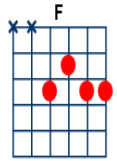

It's My Life

artist:Bon Jovi writer:Jon Bon Jovi, Richie Sambora, Max Martin

<https://www.youtube.com/watch?v=o9YyEeHSC4U> Capo 3

[Am] This ain't a song for the [F] broken-[C] hearted [G]
[Am] No silent prayer for the [F] faith departed [C] [G]
And [Am] I ain't gonna be just a [F] face in the crowd
You're gonna [C] hear my voice when I [G] shout it out loud

It's my [Am] life, it's [F] now or never [C]
I ain't gonna [G] live forever [Am]
I just wanna [F] live while I'm a-[C]live [G]

Its my [Am] life, my heart is like an [F] open highway [C]
Like Frankie said, "I [G] did it my way" [Am]
I just wanna [F] live while I'm a-[C]live
'Cause [G] it's [Em] my [Am] life

[Am] This is for the ones who s[F] tood their ground [C] [G]
[Am] For Tommy and Gina who ne[F] ver backed down [C] [G]
To-[Am] morrow's getting harder, [F] make no mistake
Luck ain't [C] even lucky, gotta make [G] your own breaks

[Am] You better stand tall, when they're calling you out
[Am] Don't bend, don't break, baby, don't back down

It's my [Am] life, it's [F] now or never [C], I ain't gonna [G] live forever [Am]
I just wanna [F] live while I'm a-[C]live [G]