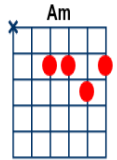

It's My Life

artist:Bon Jovi writer:Jon Bon Jovi, Richie Sambora, Max Martin

<https://www.youtube.com/watch?v=o9YyEeHSC4U> Capo 3

[Am] This ain't a song for the [F] broken-[C] hearted [G]
[Am] No silent prayer for the [F] faith departed [C] [G]
And [Am] I ain't gonna be just a [F] face in the crowd
You're gonna [C] hear my voice when I [G] shout it out loud

It's my [Am] life, it's [F] now or never [C]
I ain't gonna [G] live forever [Am]
I just wanna [F] live while I'm a-[C]live [G]

Its my [Am] life, my heart is like an [F] open highway [C]
Like Frankie said, "I [G] did it my way" [Am]
I just wanna [F] live while I'm a-[C]live
'Cause [G] it's [Em] my [Am] life

[Am] You better stand tall, when they're calling you out
[Am] Don't bend, don't break, baby, don't back down

It's my [Am] life, it's [F] now or never [C], I ain't gonna [G] live forever [Am]
I just wanna [F] live while I'm a-[C]live [G]

It's my [Am] life, my heart is like an [F] open highway [C]
Like Frankie said, "I [G] did it my way" [Am]
I just wanna [F] live while I'm a-[C]live
'Cause [G] it's [Em] my [Am] life