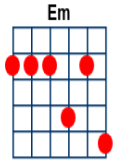

It's My Life

artist:Bon Jovi writer:Jon Bon Jovi, Richie Sambora, Max Martin

<https://www.youtube.com/watch?v=o9YyEeHSC4U> Capo 3

[Am] This ain't a song for the [F] broken-[C] hearted [G]
[Am] No silent prayer for the [F] faith departed [C] [G]
And [Am] I ain't gonna be just a [F] face in the crowd
You're gonna [C] hear my voice when I [G] shout it out loud

It's my [Am] life, it's [F] now or never [C]
I ain't gonna [G] live forever [Am]
I just wanna [F] live while I'm a-[C]live [G]

Its my [Am] life, my heart is like an [F] open highway [C]
Like Frankie said, "I [G] did it my way" [Am]
I just wanna [F] live while I'm a-[C]live
'Cause [G] it's [Em] my [Am] life

[Am] You better stand tall, when they're calling you out
[Am] Don't bend, don't break, baby, don't back down

It's my [Am] life, it's [F] now or never [C], I ain't gonna [G] live forever [Am]
I just wanna [F] live while I'm a-[C]live [G]

It's my [Am] life, my heart is like an [F] open highway [C]
Like Frankie said, "I [G] did it my way" [Am]
I just wanna [F] live while I'm a-[C]live
'Cause [G] it's [Em] my [Am] life