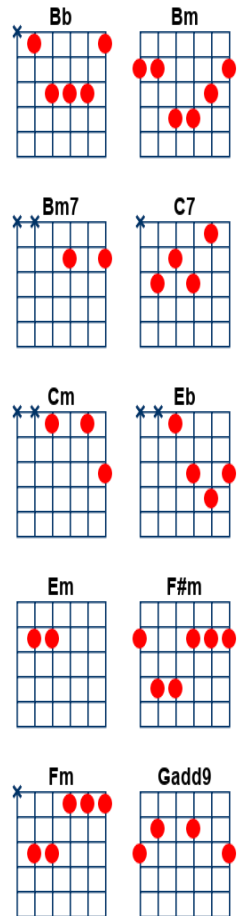

[Bb] Kick off your shoes you've got [Fm] nothing to lose you can
[Bb] Take all the world in your [Cm] stri-ih-ih-[F]ide it's

[G] Child's play [C] no complications [G] child's play [C] no hesitations
[G] Chi-[Bm]ih-Id's [C] play [G] chi-[Bm]ih-Id's [C] play when you

[Am] Run in the race but you [Am] don't get a place, [G] Okay
That [Am] man on the line says you're [Bm] making bad time and you're
[G] Going a-[Em]round the wrong [Eb] way

[Bb] Let yourself go you're the [Fm] star of the show don't
[Bb] Let the whole world pass you [Cm] by-ih-ih-[F]ih-y it's

[G] Child's play [C] no complications [G] child's play [C] no hesitations
[G] Chi-[Bm]ih-Id's [C] play [G] chi-[Bm]ih-Id's [C] play

[A] [D] [Am] [Am] [C] [C] [G] [G]

[C] It's only a [G] game ooh
[C] ooh yeah it's only a [G] game ooh-huh ooh-huh
[C] eah-yeah it's only a [G] game ooh aah
[C] run baby it's only a [G] game so when

[Am] Things don't look good don't turn [D] out like they could have [G] been, when the
[Am] Going gets tough and you [Bm] don't see enough of the [Em] things that you'd like to [Eb] see

[Bb] Kick off your shoes you've got [Fm] nothing to lose you can
[Bb] Take all the world in [Cm] your stri-ih-ih-[F]ide it's

[G] Child's play [C] no complications [G] child's play [C] no hesitations
[G] Chi-[Bm]ih-Id's [C] play [G] chi-[Bm]ih-Id's [C] play
[G] Chi-[Bm]ih-Id's [C] play _____ [Gadd9] _

Also uses: A, Am, D, F, G