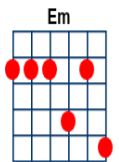

Oh well I [D] wish it could be Christmas every [G] day.
When the [A7] kids start singing and the band begins to [D] play. [A7]
Oh I wish [D] it could be Christmas every [G] day
So let the [Em] bells ring [A7] out for [G] Christmas! [D]

When we're [C] skating in the park,
If the [F] storm cloud paints it dark
Then your [C] rosy cheeks gonna [Am] light my merry [Dm] way. [G]
Now the [C] 'frosticals' appeared
And they've [F] frozen up my [Dm] beard,
So we'll [C] lie by the fire till the
[G] Sleep simply melts them all [Bb] away. [C]

Oh well I [D] wish it could be Christmas every [G] day.
When the [A7] kids start singing and the band begins to [D] play. [A7]
Oh I [D] wish it could be Christmas every [G] day
So let the [Em] bells ring [A7] out for [G] Christmas! [D]

When the [C] snowman brings the snow, Oh well he [F] just might like to know
He's put a [C] great big smile up-[Am]on somebody's [Dm] face [G]
So if [C] santa brings the sleigh, all [F] along that Milky [Dm] Way,
I'll sign my [C] name on the rooftop in the [G] snow
Then he may decide to [Bb] stay [C]

Oh well I [D] wish it could be Christmas every [G] day.
When the [A7] kids start singing and the band begins to [D] play. [A7]
Oh I [D] wish it could be Christmas every [G] day
So let the [Em] bells ring [A7] out for [G] Christmas! [D]

Why don't you [G] give your [A] love for [G] Christmas? [D]
Why don't you [G] give your [A] love for [G] Christmas? [D]

Also uses:
A, Am, C, D,
F, G