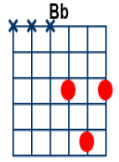

Oh well I [D] wish it could be Christmas every [G] day.
When the [A7] kids start singing and the band begins to [D] play. [A7]
Oh I wish [D] it could be Christmas every [G] day
So let the [Em] bells ring [A7] out for [G] Christmas! [D]

When we're [C] skating in the park,
If the [F] storm cloud paints it dark
Then your [C] rosy cheeks gonna [Am] light my merry [Dm] way. [G]
Now the [C] 'frosticals' appeared
And they've [F] frozen up my [Dm] beard,
So we'll [C] lie by the fire till the
[G] Sleep simply melts them all [Bb] away. [C]

Oh well I [D] wish it could be Christmas every [G] day.
When the [A7] kids start singing and the band begins to [D] play. [A7]
Oh I [D] wish it could be Christmas every [G] day
So let the [Em] bells ring [A7] out for [G] Christmas! [D]

When the [C] snowman brings the snow, Oh well he [F] just might like to know
He's put a [C] great big smile up-[Am]on somebody's [Dm] face [G]
So if [C] santa brings the sleigh, all [F] along that Milky [Dm] Way,
I'll sign my [C] name on the rooftop in the [G] snow
Then he may decide to [Bb] stay [C]

Oh well I [D] wish it could be Christmas every [G] day.
When the [A7] kids start singing and the band begins to [D] play. [A7]
Oh I [D] wish it could be Christmas every [G] day
So let the [Em] bells ring [A7] out for [G] Christmas! [D]

Why don't you [G] give your [A] love for [G] Christmas? [D]
Why don't you [G] give your [A] love for [G] Christmas? [D]

Also uses:
A, Am, C, D,
F, G