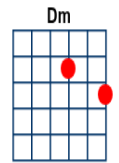

Oh well I [D] wish it could be Christmas every [G] day.
When the [A7] kids start singing and the band begins to [D] play. [A7]
Oh I wish [D] it could be Christmas every [G] day
So let the [Em] bells ring [A7] out for [G] Christmas! [D]

When we're [C] skating in the park,
If the [F] storm cloud paints it dark
Then your [C] rosy cheeks gonna [Am] light my merry [Dm] way. [G]
Now the [C] 'frosticals' appeared
And they've [F] frozen up my [Dm] beard,
So we'll [C] lie by the fire till the
[G] Sleep simply melts them all [Bb] away. [C]

Oh well I [D] wish it could be Christmas every [G] day.
When the [A7] kids start singing and the band begins to [D] play. [A7]
Oh I [D] wish it could be Christmas every [G] day
So let the [Em] bells ring [A7] out for [G] Christmas! [D]

When the [C] snowman brings the snow, Oh well he [F] just might like to know
He's put a [C] great big smile up-[Am]on somebody's [Dm] face [G]
So if [C] santa brings the sleigh, all [F] along that Milky [Dm] Way,
I'll sign my [C] name on the rooftop in the [G] snow
Then he may decide to [Bb] stay [C]

Oh well I [D] wish it could be Christmas every [G] day.
When the [A7] kids start singing and the band begins to [D] play. [A7]
Oh I [D] wish it could be Christmas every [G] day
So let the [Em] bells ring [A7] out for [G] Christmas! [D]

Why don't you [G] give your [A] love for [G] Christmas? [D]
Why don't you [G] give your [A] love for [G] Christmas? [D]

Also uses:
A, Am, C, D,
F, G