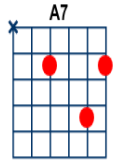

Oh well I [D] wish it could be Christmas every [G] day.
When the [A7] kids start singing and the band begins to [D] play. [A7]
Oh I wish [D] it could be Christmas every [G] day
So let the [Em] bells ring [A7] out for [G] Christmas! [D]

When we're [C] skating in the park,
If the [F] storm cloud paints it dark
Then your [C] rosy cheeks gonna [Am] light my merry [Dm] way. [G]
Now the [C] 'frosticals' appeared
And they've [F] frozen up my [Dm] beard,
So we'll [C] lie by the fire till the
[G] Sleep simply melts them all [Bb] away. [C]

Oh well I [D] wish it could be Christmas every [G] day.
When the [A7] kids start singing and the band begins to [D] play. [A7]
Oh I [D] wish it could be Christmas every [G] day
So let the [Em] bells ring [A7] out for [G] Christmas! [D]

When the [C] snowman brings the snow, Oh well he [F] just might like to know
He's put a [C] great big smile up-[Am]on somebody's [Dm] face [G]
So if [C] santa brings the sleigh, all [F] along that Milky [Dm] Way,
I'll sign my [C] name on the rooftop in the [G] snow
Then he may decide to [Bb] stay [C]

Oh well I [D] wish it could be Christmas every [G] day.
When the [A7] kids start singing and the band begins to [D] play. [A7]
Oh I [D] wish it could be Christmas every [G] day
So let the [Em] bells ring [A7] out for [G] Christmas! [D]

Why don't you [G] give your [A] love for [G] Christmas? [D]
Why don't you [G] give your [A] love for [G] Christmas? [D]

Also uses:
A, Am, C, D,
F, G