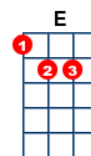

# Crash

artist:The Primitives writer:Paul Court, Steve Dullaghan and Tracy Spence

<https://www.youtube.com/watch?v=1y7NGqfZteg> Capo on 2

*Thanks to <https://uketunes.wordpress.com/>*

[A] [D] [E] [D] [A] [D] [E] [D]

Here you [A] go way too [D] fast  
[E] Don't slow down you're gonna [D] crash  
You should [A] watch - watch your [D] step  
[E] Don't look out you're gonna [D] break your neck  
So [A] shut, shut your [D] mouth  
Cause [E] I'm not listening [D] anyhow  
I've had e-[A]nough, enough of [D] you  
E-[E]nough to last a [D] life time through  
So [E] what do you want of me?  
[A] Got no words of [D] sympathy and [E] if I go around with you  
You [A] know that I'll get [D] messed up too with [E] you

*slowing to fade*

[A] Na na na na na, [D] na na na na nah-[E]ah  
(slow down) you're gonna [D] crash  
[A] Na na na na na, [D] na na na na nah-[E]ah  
(slow down) you're gonna [D] crash  
[A] Na na na na na, [D] na na na na nah-[E]ah  
(slow down) you're gonna [D] crash  
[A] Na na na na na, [D] na na na na nah-[E]ah  
(slow down) you're gonna [D] crash