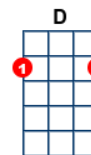

# Crash

artist:The Primitives writer:Paul Court, Steve Dullaghan and Tracy Spence

<https://www.youtube.com/watch?v=1y7NGqfZteg> Capo on 2

*Thanks to <https://uketunes.wordpress.com/>*

[A] [D] [E] [D] [A] [D] [E] [D]

Here you [A] go way too [D] fast  
[E] Don't slow down you're gonna [D] crash  
You should [A] watch - watch your [D] step  
[E] Don't look out you're gonna [D] break your neck  
So [A] shut, shut your [D] mouth  
Cause [E] I'm not listening [D] anyhow  
I've had e-[A]nough, enough of [D] you  
E-[E]nough to last a [D] life time through  
So [E] what do you want of me?  
[A] Got no words of [D] sympathy and [E] if I go around with you  
You [A] know that I'll get [D] messed up too with [E] you

*slowing to fade*

[A] Na na na na na, [D] na na na na nah-[E]ah  
(slow down) you're gonna [D] crash  
[A] Na na na na na, [D] na na na na nah-[E]ah  
(slow down) you're gonna [D] crash  
[A] Na na na na na, [D] na na na na nah-[E]ah  
(slow down) you're gonna [D] crash  
[A] Na na na na na, [D] na na na na nah-[E]ah  
(slow down) you're gonna [D] crash