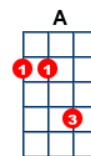

# Crash

artist:The Primitives writer:Paul Court, Steve Dullaghan and Tracy Spence

<https://www.youtube.com/watch?v=1y7NGqfZteg> Capo on 2

*Thanks to <https://uketunes.wordpress.com/>*

[A] [D] [E] [D] [A] [D] [E] [D]

Here you [A] go way too [D] fast  
[E] Don't slow down you're gonna [D] crash  
You should [A] watch - watch your [D] step  
[E] Don't look out you're gonna [D] break your neck  
So [A] shut, shut your [D] mouth  
Cause [E] I'm not listening [D] anyhow  
I've had e-[A]nough, enough of [D] you  
E-[E]nough to last a [D] life time through  
So [E] what do you want of me?  
[A] Got no words of [D] sympathy and [E] if I go around with you  
You [A] know that I'll get [D] messed up too with [E] you

*slowing to fade*

[A] Na na na na na, [D] na na na na nah-[E]ah  
(slow down) you're gonna [D] crash  
[A] Na na na na na, [D] na na na na nah-[E]ah  
(slow down) you're gonna [D] crash  
[A] Na na na na na, [D] na na na na nah-[E]ah  
(slow down) you're gonna [D] crash  
[A] Na na na na na, [D] na na na na nah-[E]ah  
(slow down) you're gonna [D] crash