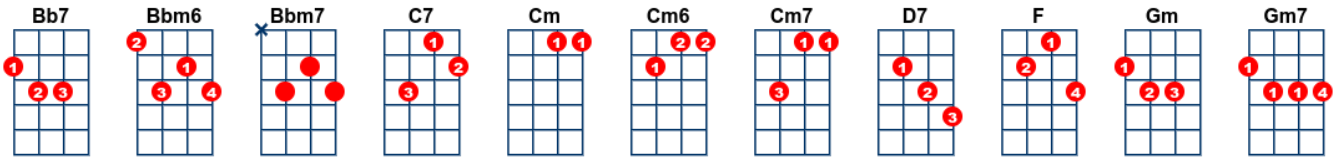

Sweet Sue

artist:Jim Reeve writer:Victor Young, Will J. Harris

Harris & Young – Jim Reeve: <https://www.youtube.com/watch?v=Tf0KZRsyMq0>

[Gm7]//// [C7]//// [Gm7]//// [C7]//// [F]//// [C7]//

Every [Gm7] star a[C7]bove, knows the [Gm7] one I [C7] love

Sweet [F] Sue – [C7] just [F] you!

And the [Gm7] moon up [C7] high, knows the [Gm7] reason [C7] why

Sweet [F] Sue – [C7] it's [F] you !

Noone [Cm7] else it [Cm6] seems , ever [Cm] shared my [D7] dreams

Without [Gm] you dear I [Gm7] don't know what I'd [Bbm6] do [C7]

In this [Gm7] heart of [C7] mine, you live [Gm7] all the [C7] time

Sweet [F] Sue – [C7] just [F] you!

[C7] Every [Gm7] star a[C7] bove, knows the [Gm7] one I [C7] love

Sweet [F] Sue –[C7] just [F] you!

And the [Gm7] moon up [C7] high, knows the [Gm7] reason [C7] why

Sweet [F] Sue – [C7] it's [F] you !

Noone [Cm7] else it [Cm6] seems , ever [Cm] shared my [D7] dreams

Without [Gm] you dear I [Gm7] don't know what I'd [Bbm6] do [C7]

In this [Gm7] heart of [C7] mine, you live [Gm7] all the [C7] time