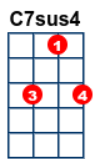

# Last Train to Clarksville [C]

artist:The Monkees writer:Tommy Boyce and Bobby Hart

[https://www.youtube.com/watch?v=CDBFev\\_XfYA](https://www.youtube.com/watch?v=CDBFev_XfYA) in C

Take the [C7] last train to Clarksville and I'll meet you at the station  
You can [C7] be here by four-thirty cause I've made your reservation  
Don't be [F7] slow . . . oh no, no, no! Oh no, no, [F7] no!  
Cause I'm [C7] leaving in the morning and I must see you again  
We'll have [C7] one more night together, 'til the morning brings my train  
And I must [F7] go . . . oh no, no, no! Oh no, no, no! [F7]  
And I [G] don't know if I'm [G7] ever coming [C7] home

Take the [C7] last train to Clarksville, I'll be waiting at the station  
We'll have [C7] time for coffee-flavoured kisses and a bit of conversation,  
oh!

[F7] Oh, no no, no! Oh no, no, no!

One strum per chord:

[C5] Doo do do do [C7sus4] Doo do do do

[C5] Doo do do do [C7sus4] Doo . . . (all x 2)

Take the [C7] last train to Clarksville and I must hang up the phone  
I can't [C7] hear you in this noisy railroad station all alone  
I'm feeling [F7] low . . . oh no, no, no! Oh no, no, no! [F7]  
And I [G] don't know if I'm [G7] ever coming [C7] home

Single strums accompaniment:

[C5] [C7sus4] [C5] [C7sus4] (x 2)

[C5] Aaah-aaah! [C7sus4] [C5] [C7sus4] (x 2)

Take the [C7] last train to Clarksville and I'll meet you at the station.  
You can [C7] be here by four-thirty cause I've made your reservation  
Don't be [F7] slow . . . oh no, no, no! Oh no, no, no! [F7]  
And I [G] don't know if I'm [G7] ever coming [C7] home  
Take the [C5] last train to [C7sus4] Clarksville] [C5] [C7sus4] (x 3)  
It's the [C5] last train to [C7sus4] Clarksville [C5]