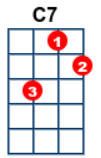

# Last Train to Clarksville [C]

artist:The Monkees writer:Tommy Boyce and Bobby Hart

[https://www.youtube.com/watch?v=CDBFev\\_XfYA](https://www.youtube.com/watch?v=CDBFev_XfYA) in C

Take the [C7] last train to Clarksville and I'll meet you at the station  
You can [C7] be here by four-thirty cause I've made your reservation  
Don't be [F7] slow . . . oh no, no, no! Oh no, no, [F7] no!  
Cause I'm [C7] leaving in the morning and I must see you again  
We'll have [C7] one more night together, 'til the morning brings my train  
And I must [F7] go . . . oh no, no, no! Oh no, no, no! [F7]  
And I [G] don't know if I'm [G7] ever coming [C7] home

Take the [C7] last train to Clarksville, I'll be waiting at the station  
We'll have [C7] time for coffee-flavoured kisses and a bit of conversation,  
oh!

[F7] Oh, no no, no! Oh no, no, no!

One strum per chord:

[C5] Doo do do do [C7sus4] Doo do do do

[C5] Doo do do do [C7sus4] Doo . . . (all x 2)

Take the [C7] last train to Clarksville and I must hang up the phone  
I can't [C7] hear you in this noisy railroad station all alone  
I'm feeling [F7] low . . . oh no, no, no! Oh no, no, no! [F7]  
And I [G] don't know if I'm [G7] ever coming [C7] home

Single strums accompaniment:

[C5] [C7sus4] [C5] [C7sus4] (x 2)

[C5] Aaah-aaah! [C7sus4] [C5] [C7sus4] (x 2)

Take the [C7] last train to Clarksville and I'll meet you at the station.  
You can [C7] be here by four-thirty cause I've made your reservation  
Don't be [F7] slow . . . oh no, no, no! Oh no, no, no! [F7]  
And I [G] don't know if I'm [G7] ever coming [C7] home  
Take the [C5] last train to [C7sus4] Clarksville] [C5] [C7sus4] (x 3)  
It's the [C5] last train to [C7sus4] Clarksville [C5]