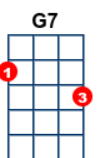

# Last Train to Clarksville [C]

artist:The Monkees writer:Tommy Boyce and Bobby Hart

[https://www.youtube.com/watch?v=CDBFev\\_XfYA](https://www.youtube.com/watch?v=CDBFev_XfYA) in C

Take the [C7] last train to Clarksville and I'll meet you at the station  
You can [C7] be here by four-thirty cause I've made your reservation  
Don't be [F7] slow . . . oh no, no, no! Oh no, no, [F7] no!  
Cause I'm [C7] leaving in the morning and I must see you again  
We'll have [C7] one more night together, 'til the morning brings my train  
And I must [F7] go . . . oh no, no, no! Oh no, no, no! [F7]  
And I [G] don't know if I'm [G7] ever coming [C7] home

Take the [C7] last train to Clarksville, I'll be waiting at the station  
We'll have [C7] time for coffee-flavoured kisses and a bit of conversation,  
oh!

[F7] Oh, no no, no! Oh no, no, no!

One strum per chord:

[C5] Doo do do do [C7sus4] Doo do do do

[C5] Doo do do do [C7sus4] Doo . . . (all x 2)

Take the [C7] last train to Clarksville and I must hang up the phone  
I can't [C7] hear you in this noisy railroad station all alone  
I'm feeling [F7] low . . . oh no, no, no! Oh no, no, no! [F7]  
And I [G] don't know if I'm [G7] ever coming [C7] home

Single strums accompaniment:

[C5] [C7sus4] [C5] [C7sus4] (x 2)

[C5] Aaah-aaah! [C7sus4] [C5] [C7sus4] (x 2)

Take the [C7] last train to Clarksville and I'll meet you at the station.  
You can [C7] be here by four-thirty cause I've made your reservation  
Don't be [F7] slow . . . oh no, no, no! Oh no, no, no! [F7]  
And I [G] don't know if I'm [G7] ever coming [C7] home  
Take the [C5] last train to [C7sus4] Clarksville] [C5] [C7sus4] (x 3)  
It's the [C5] last train to [C7sus4] Clarksville [C5]