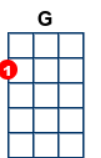

# Last Train to Clarksville [C]

artist:The Monkees writer:Tommy Boyce and Bobby Hart

[https://www.youtube.com/watch?v=CDBFev\\_XfYA](https://www.youtube.com/watch?v=CDBFev_XfYA) in C

Take the [C7] last train to Clarksville and I'll meet you at the station  
You can [C7] be here by four-thirty cause I've made your reservation  
Don't be [F7] slow . . . oh no, no, no! Oh no, no, [F7] no!  
Cause I'm [C7] leaving in the morning and I must see you again  
We'll have [C7] one more night together, 'til the morning brings my train  
And I must [F7] go . . . oh no, no, no! Oh no, no, no! [F7]  
And I [G] don't know if I'm [G7] ever coming [C7] home

Take the [C7] last train to Clarksville, I'll be waiting at the station  
We'll have [C7] time for coffee-flavoured kisses and a bit of conversation,  
oh!

[F7] Oh, no no, no! Oh no, no, no!

One strum per chord: