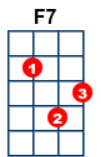

# Last Train to Clarksville [C]

artist:The Monkees writer:Tommy Boyce and Bobby Hart

[https://www.youtube.com/watch?v=CDBFev\\_XfYA](https://www.youtube.com/watch?v=CDBFev_XfYA) in C

Take the [C7] last train to Clarksville and I'll meet you at the station  
You can [C7] be here by four-thirty cause I've made your reservation  
Don't be [F7] slow . . . oh no, no, no! Oh no, no, [F7] no!  
Cause I'm [C7] leaving in the morning and I must see you again  
We'll have [C7] one more night together, 'til the morning brings my train  
And I must [F7] go . . . oh no, no, no! Oh no, no, no! [F7]  
And I [G] don't know if I'm [G7] ever coming [C7] home

Take the [C7] last train to Clarksville, I'll be waiting at the station  
We'll have [C7] time for coffee-flavoured kisses and a bit of conversation,  
oh!

[F7] Oh, no no, no! Oh no, no, no!

One strum per chord:

[C5] Doo do do do [C7sus4] Doo do do do

[C5] Doo do do do [C7sus4] Doo . . . (all x 2)

Take the [C7] last train to Clarksville and I must hang up the phone  
I can't [C7] hear you in this noisy railroad station all alone  
I'm feeling [F7] low . . . oh no, no, no! Oh no, no, no! [F7]  
And I [G] don't know if I'm [G7] ever coming [C7] home

Single strums accompaniment:

[C5] [C7sus4] [C5] [C7sus4] (x 2)

[C5] Aaah-aaah! [C7sus4] [C5] [C7sus4] (x 2)

Take the [C7] last train to Clarksville and I'll meet you at the station.  
You can [C7] be here by four-thirty cause I've made your reservation  
Don't be [F7] slow . . . oh no, no, no! Oh no, no, no! [F7]  
And I [G] don't know if I'm [G7] ever coming [C7] home  
Take the [C5] last train to [C7sus4] Clarksville] [C5] [C7sus4] (x 3)  
It's the [C5] last train to [C7sus4] Clarksville [C5]