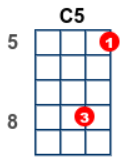

# Last Train to Clarksville [C]

artist:The Monkees writer:Tommy Boyce and Bobby Hart

[https://www.youtube.com/watch?v=CDBFev\\_XfYA](https://www.youtube.com/watch?v=CDBFev_XfYA) in C

Take the [C7] last train to Clarksville and I'll meet you at the station  
You can [C7] be here by four-thirty cause I've made your reservation  
Don't be [F7] slow . . . oh no, no, no! Oh no, no, [F7] no!  
Cause I'm [C7] leaving in the morning and I must see you again  
We'll have [C7] one more night together, 'til the morning brings my train  
And I must [F7] go . . . oh no, no, no! Oh no, no, no! [F7]  
And I [G] don't know if I'm [G7] ever coming [C7] home

Take the [C7] last train to Clarksville, I'll be waiting at the station  
We'll have [C7] time for coffee-flavoured kisses and a bit of conversation,  
oh!

[F7] Oh, no no, no! Oh no, no, no!

One strum per chord:

Single strums accompaniment:

[C5] [C7sus4] [C5] [C7sus4] (x 2)

[C5] Aaah-aaah! [C7sus4] [C5] [C7sus4] (x 2)

Take the [C7] last train to Clarksville and I'll meet you at the station.  
You can [C7] be here by four-thirty cause I've made your reservation  
Don't be [F7] slow . . . oh no, no, no! Oh no, no, no! [F7]  
And I [G] don't know if I'm [G7] ever coming [C7] home  
Take the [C5] last train to [C7sus4] Clarksville] [C5] [C7sus4] (x 3)  
It's the [C5] last train to [C7sus4] Clarksville [C5]