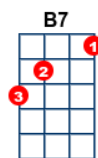

Creep

artist:Radiohead writer:Radiohead, Albert Hammond, Mike Hazlewoo

Radiohead - <https://www.youtube.com/watch?v=IZiNtbgm9oM>

Intro: [G] [B7] [C] [Cm] *2

When you were here be[G]fore, couldn't look you in the [B7] eye
You're just like an [C] angel, your skin makes me [Cm] cry
You float like a [G] feather in a beautiful [B7] world
I wish I was [C] special
You're so very [Cm] special

But I'm a [G] creep, I'm a [B7] weirdo
What the hell am I doin' [C] here?
I don't be[Cm]long here

I don't care if it [G] hurts, I wanna have con[B7]trol
I want a perfect [C] body, I want a perfect [Cm] soul
I want you to [G] notice when I'm not a[B7]round
You're so very [C] special
I wish I was [Cm] special

But I'm a [G] creep I'm a [B7] weirdo
What the hell am I doin' [C] here?
I don't be[Cm]long here oh oh

[G] She's running out a[B7]gain [C] she's running out
She [Cm] run run run ru[G]n [B7] [C] run [Cm]
Whatever makes you [G] happy, whatever you [B7] want
You're so very [C] special
I wish I was [Cm] special

But I'm a [G] creep I'm a [B7] weirdo
What the hell am I doin' [C] here?
I don't be[Cm]long here
I don't be[G]long here